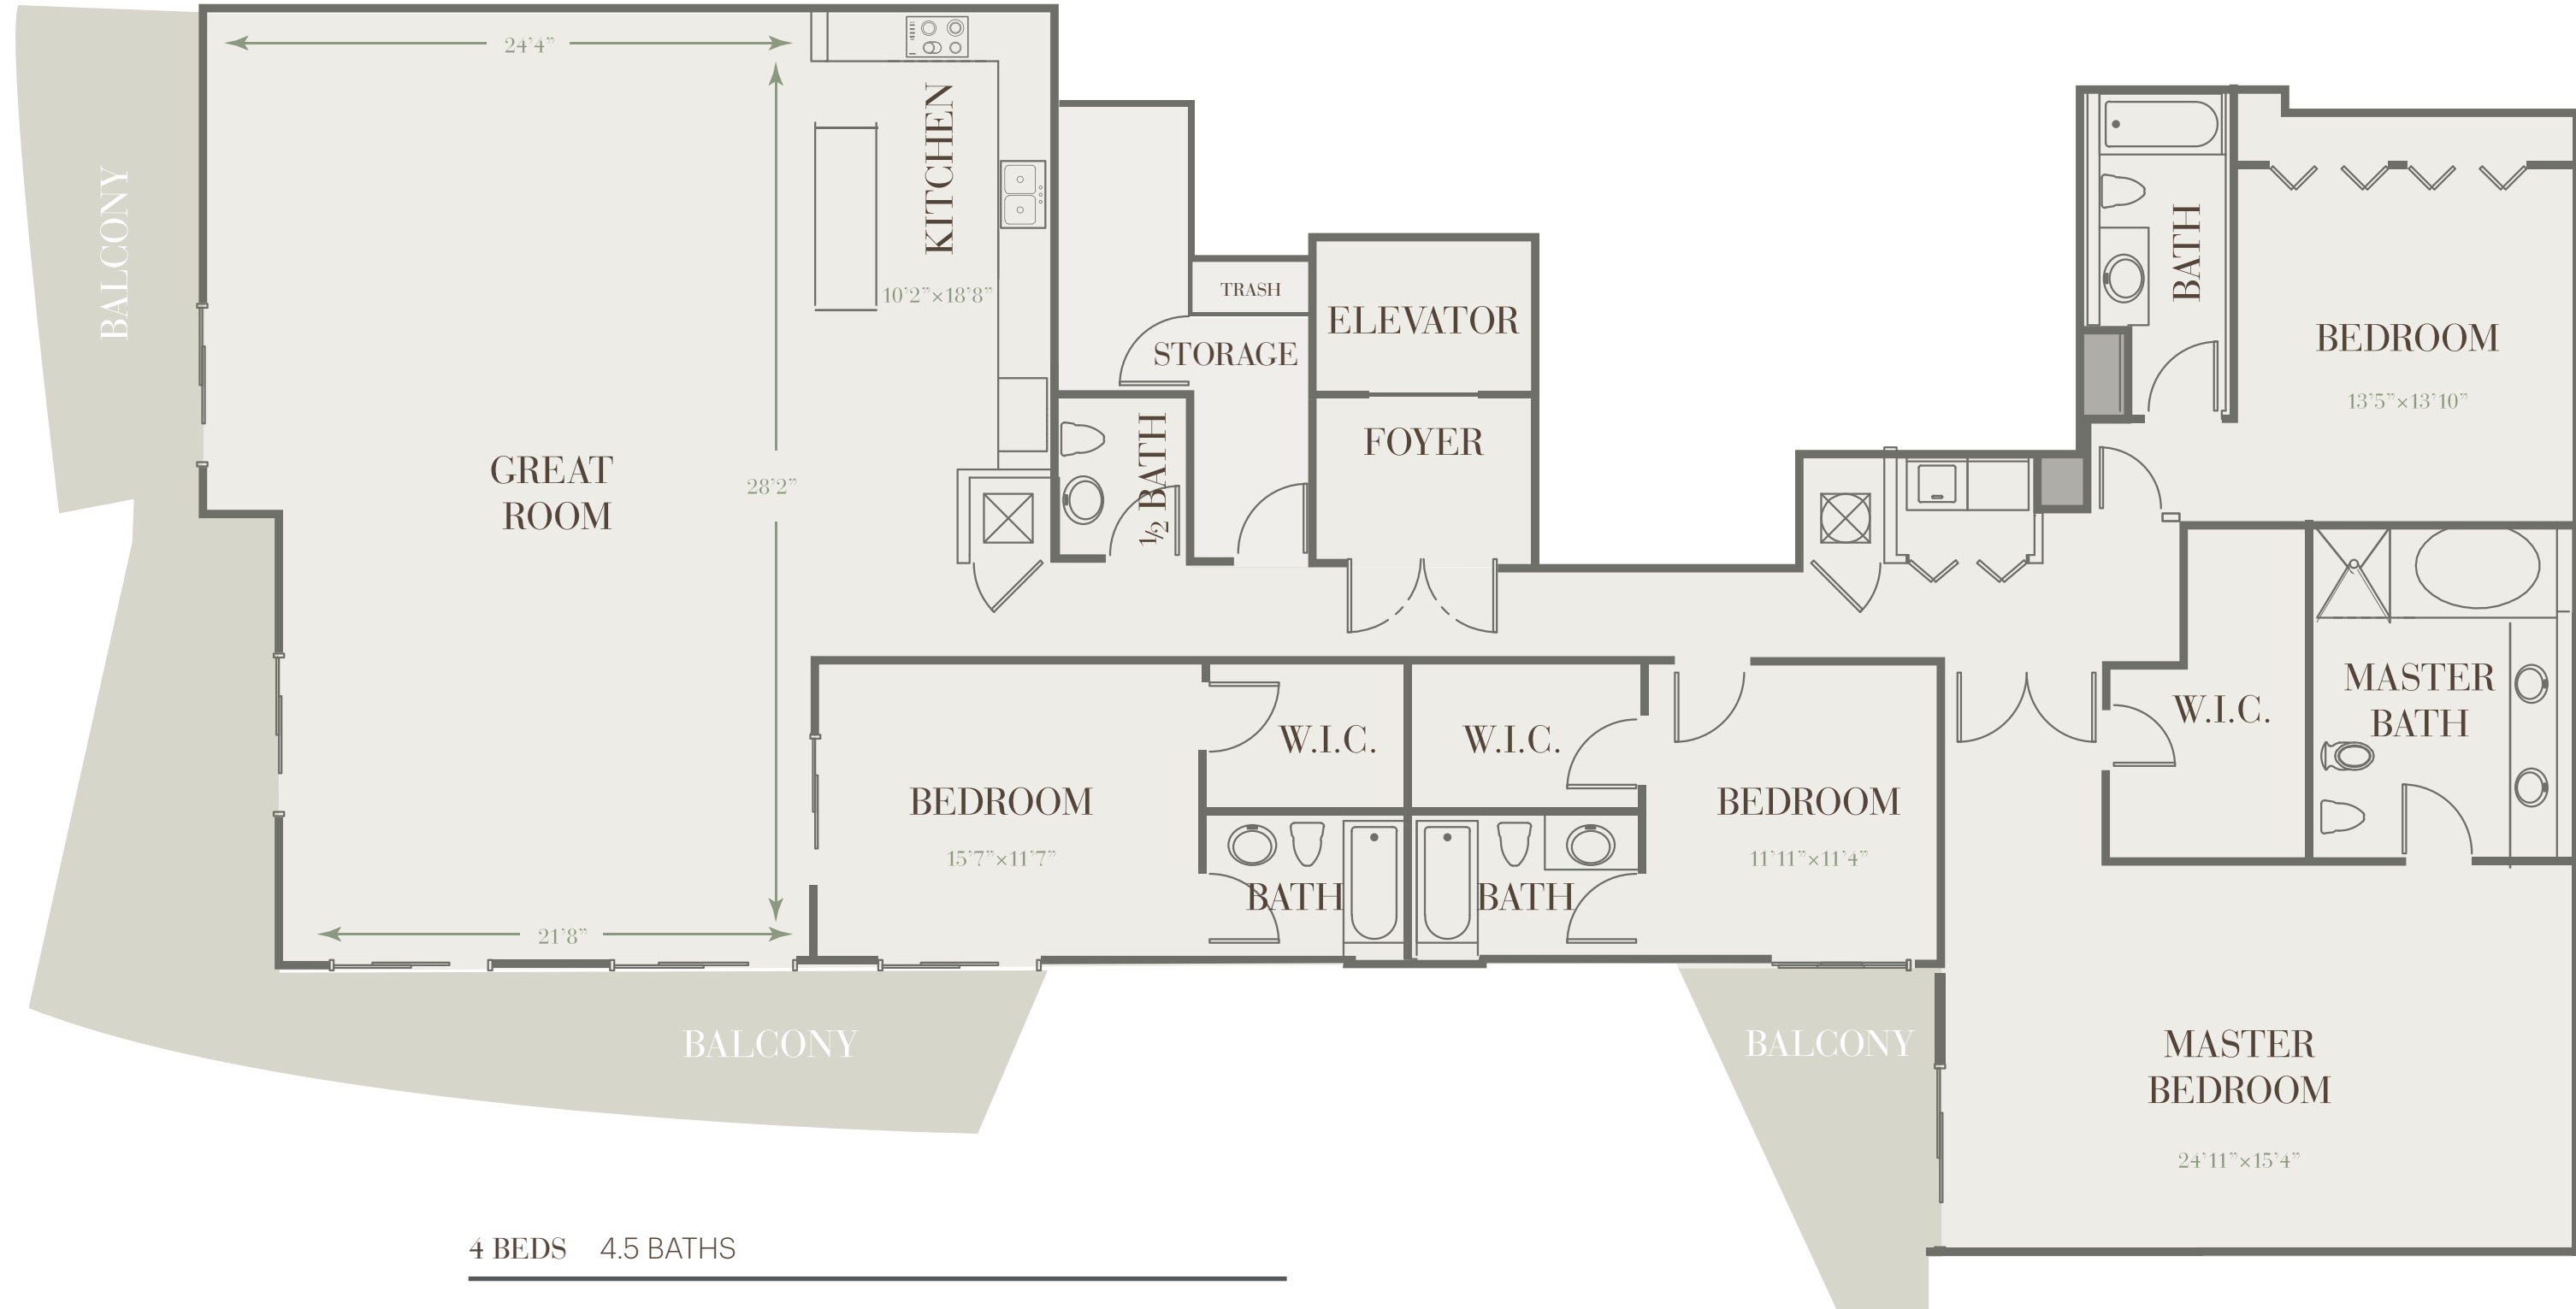

UNIT 701 TYPE E

Indian Creek Lake

West Bay Harbor Drive

4 BEDS 4.5 BATHS

INTERIOR <i>footage</i>	3,425	SQ FT	318	SQ M
TERRACE <i>footage</i>	1,000	SQ FT	93	SQ M
ROOF TERRACE <i>footage</i>	1,798	SQ FT	167	SQ M
TOTAL <i>footage</i>	6,223	SQ FT	578	SQ M