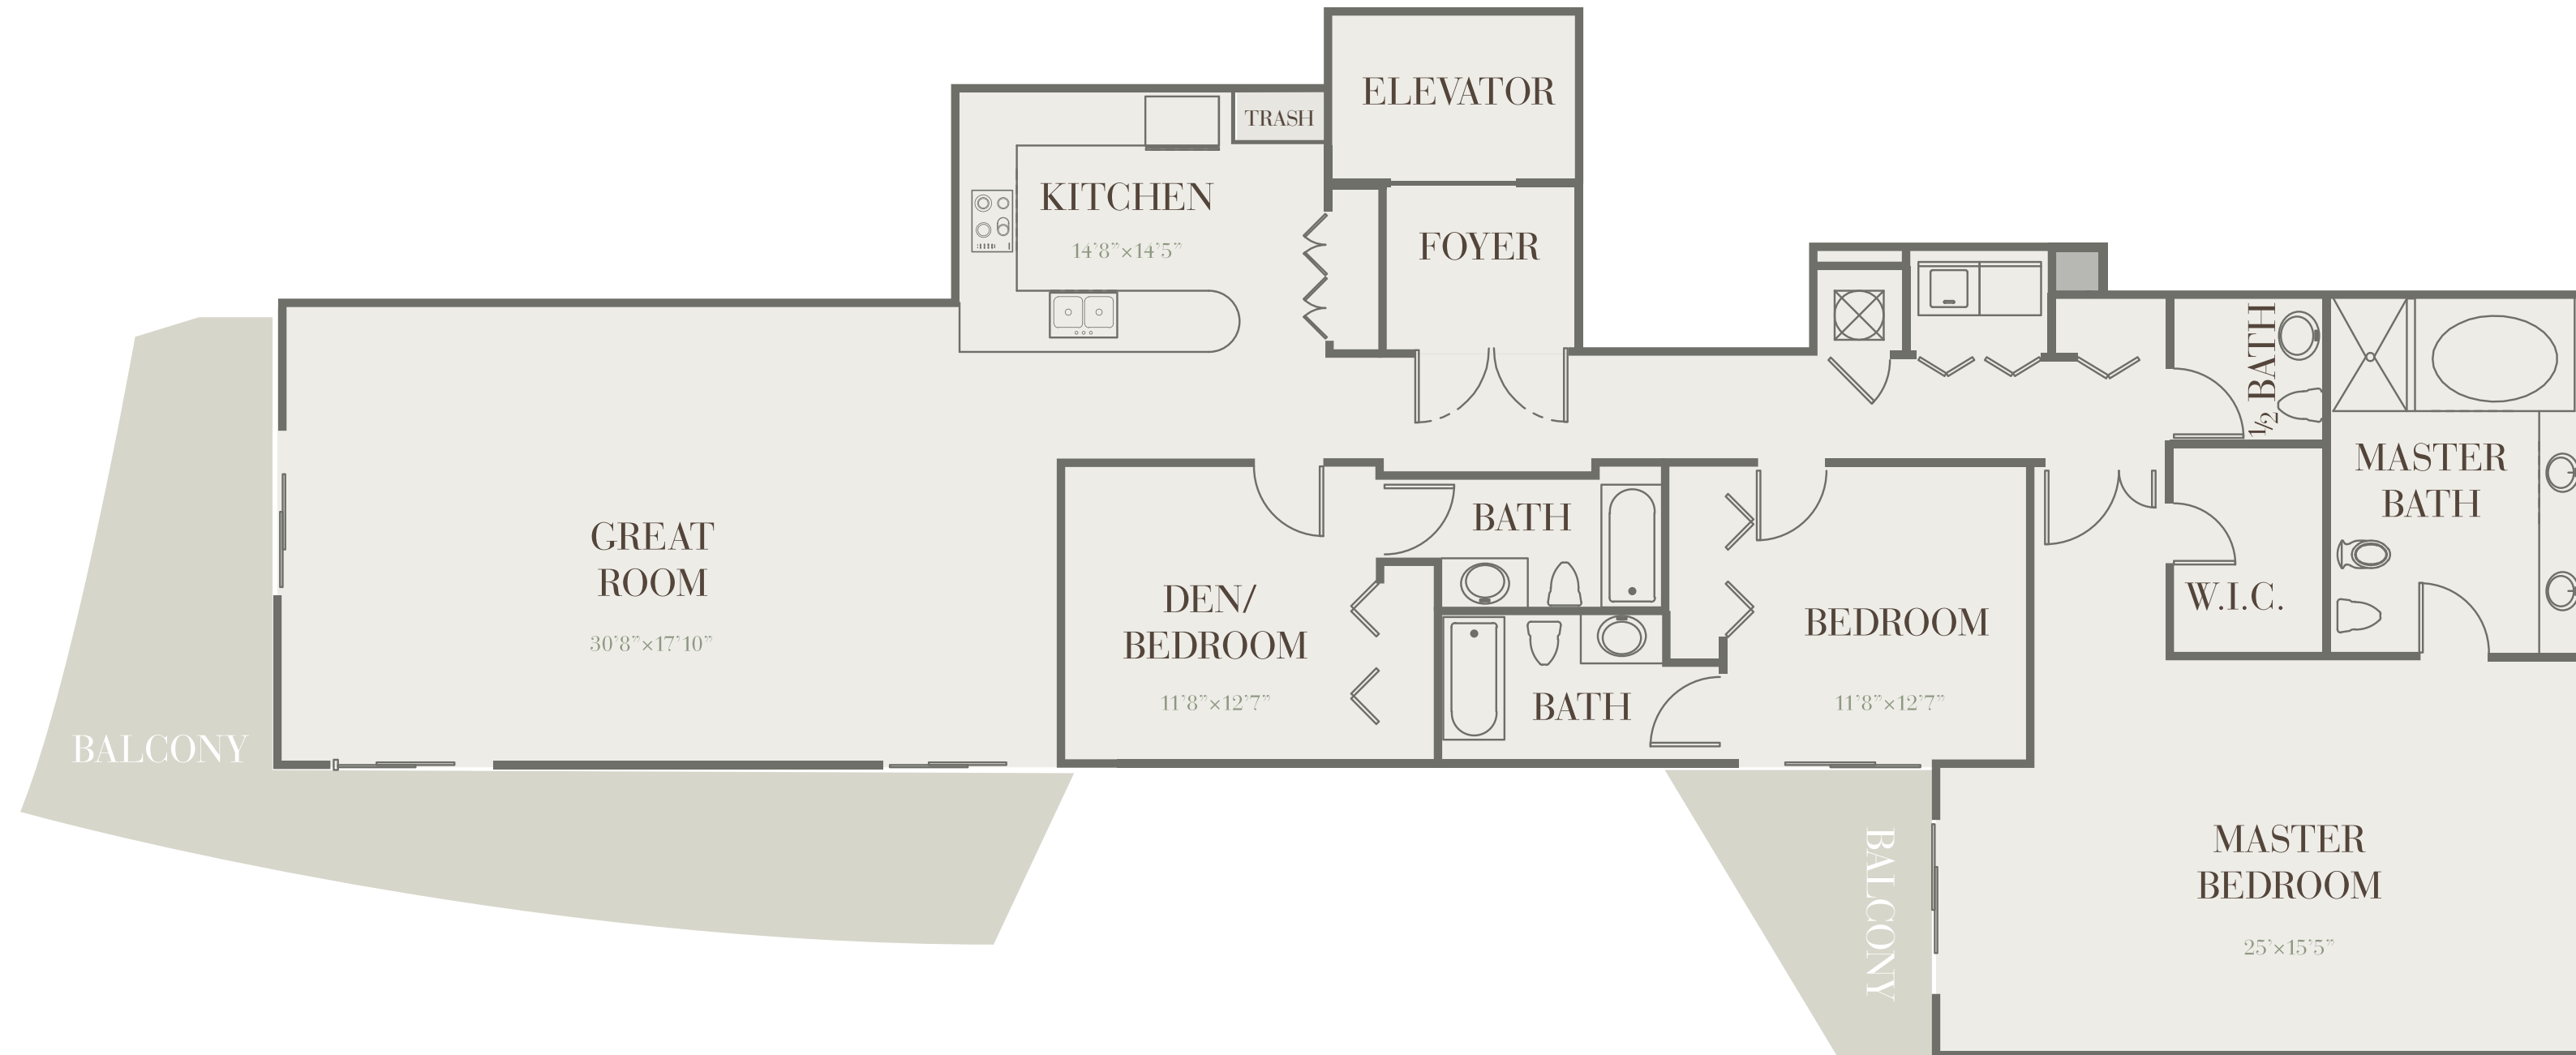

UNIT 2-6(01) TYPE C

Indian Creek Lake

West Bay Harbor Drive

3 BEDS 3.5 BATHS

INTERIOR <i>footage</i>	2,347 SQ FT	218 SQ M
TERRACE <i>footage</i>	729 SQ FT	68 SQ M
TOTAL <i>footage</i>	3,076 SQ FT	286 SQ M