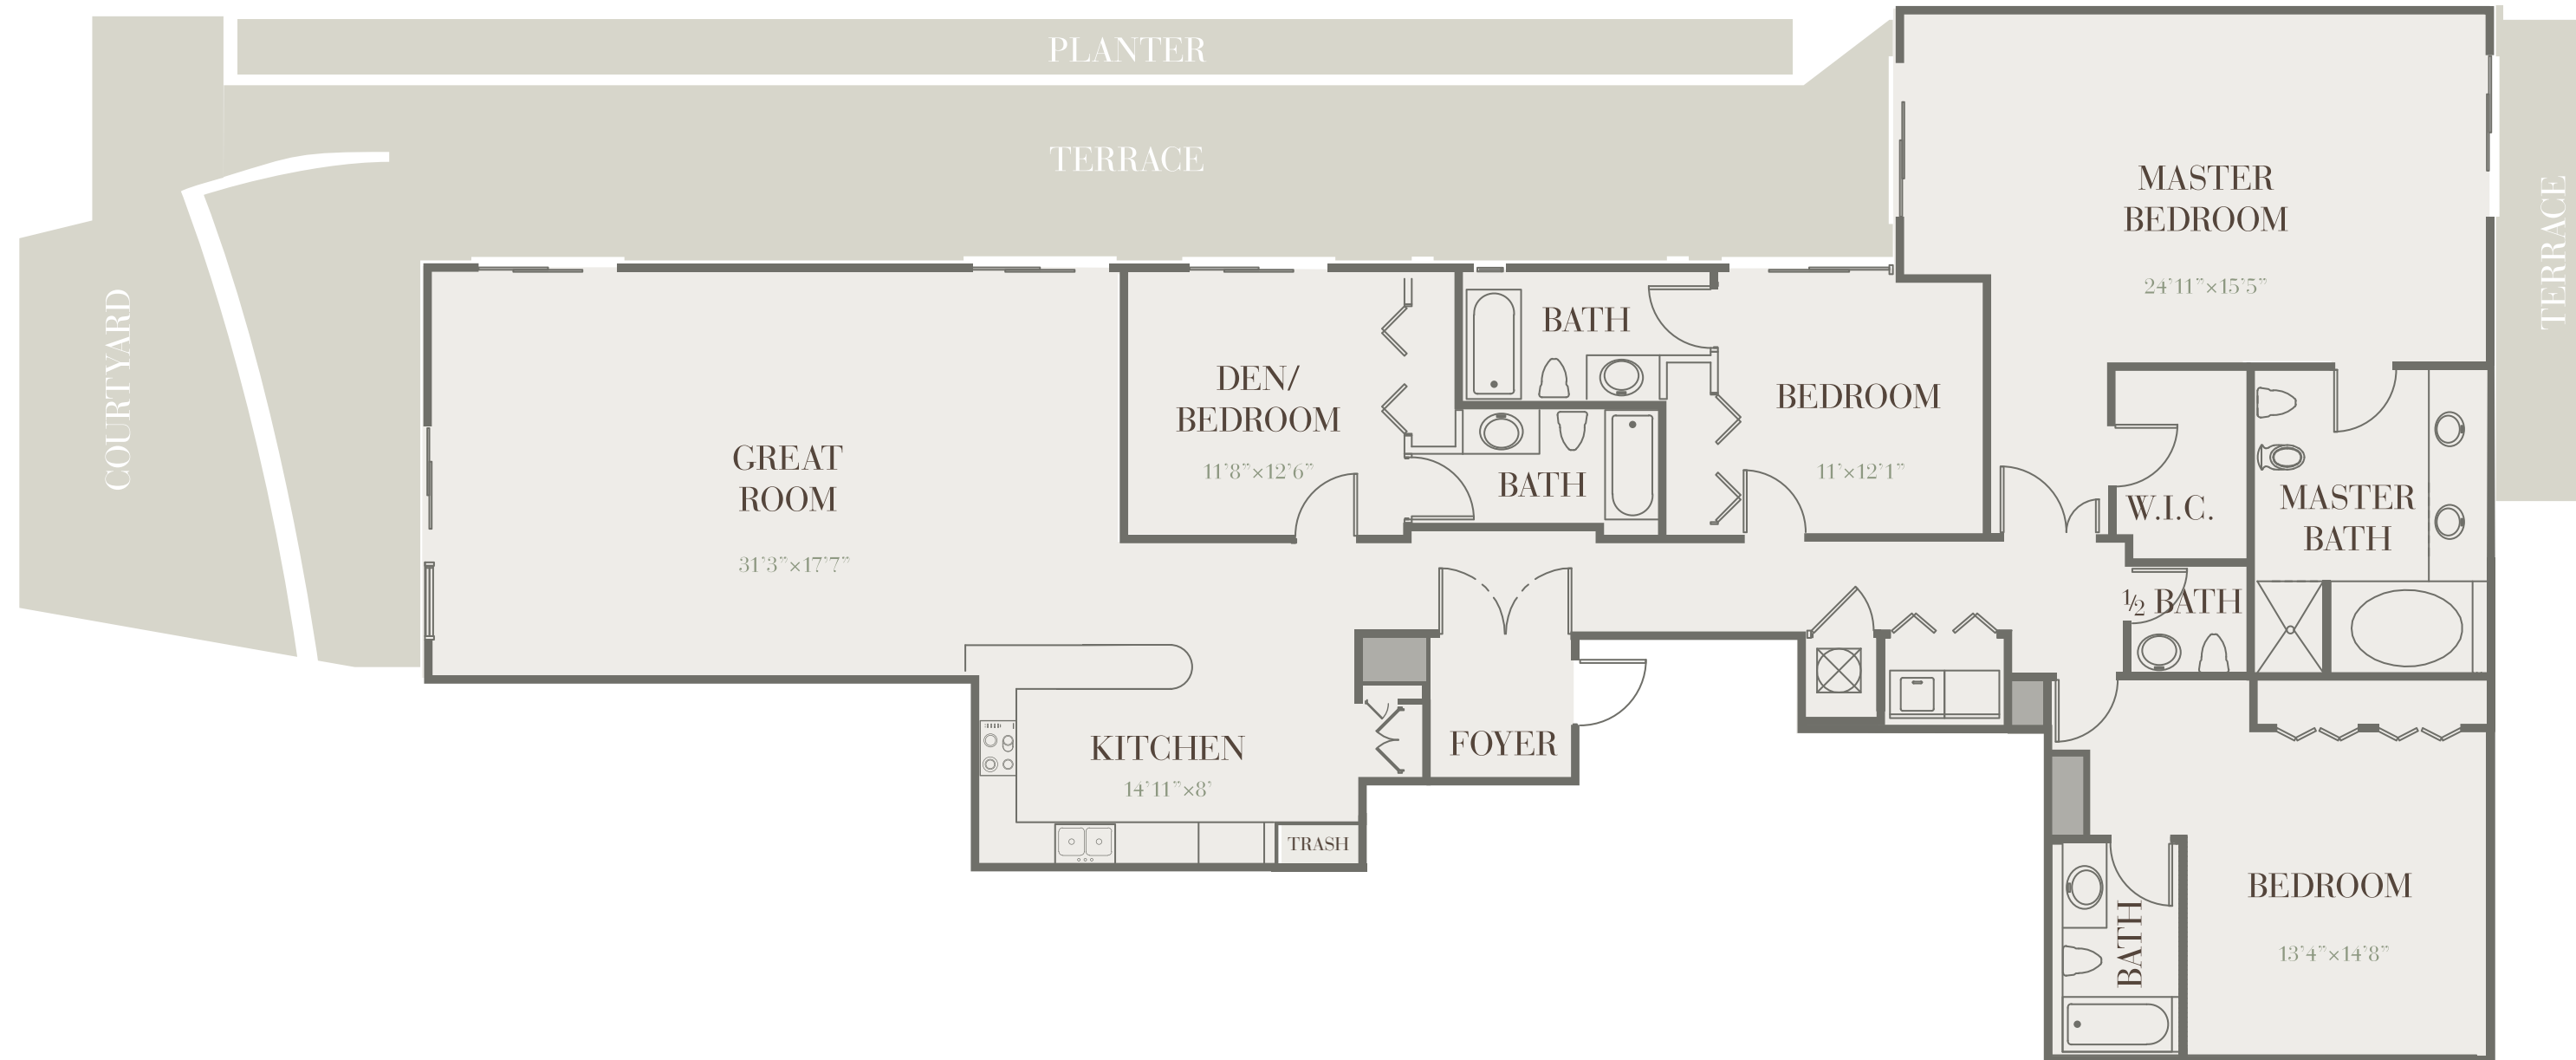

UNIT 103 TYPE A

Indian Creek Lake

4 BEDS 4.5 BATHS

INTERIOR <i>footage</i>	2,728	SQ FT	253	SQ M
TERRACE <i>footage</i>	1,599	SQ FT	149	SQ M
TOTAL <i>footage</i>	4,327	SQ FT	402	SQ M

West Bay Harbor Drive